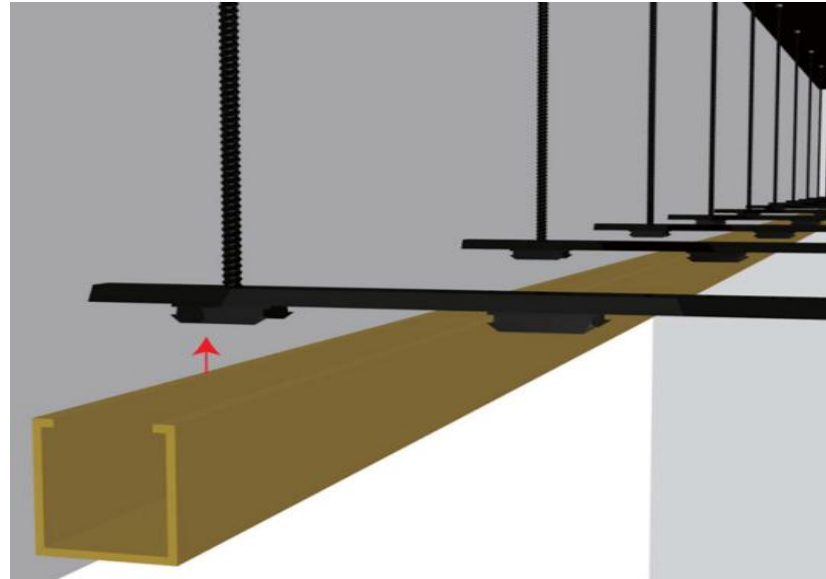

安装说明-室内天花

Installation Instructions -Indoor ceiling

①按照需求间隔，按照龙骨，用钉枪固定

①At the intervals needed, according to the keel, fixed with a nail gun

②将天花卡到龙骨对应处

②Snap the ceiling into the keel counterpart

③以此类推安装完天花即可

③And so on, just install the ceiling