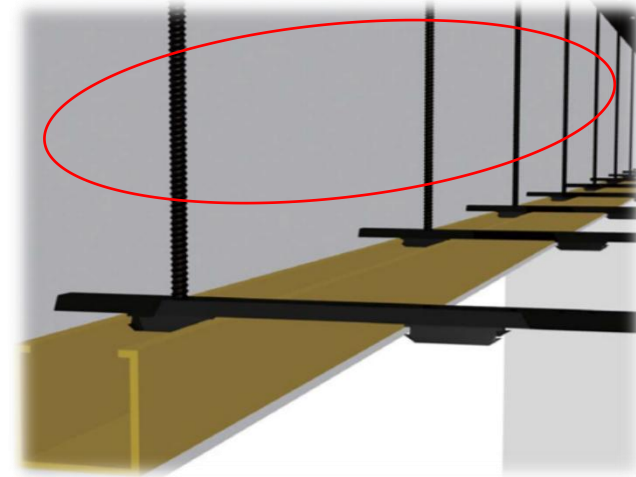

安装说明-室内天花

Installation Instructions -Indoor ceiling

所需工具：
Required tools：

安装前工作：
Work before installation:

- 安装前请确保天花墙体平整，若不平整需要用吊杆顶爆找平天花墙体
- Please make sure that the ceiling wall is flat before installation, if it is not flat, you need to use the ceiling boom to flatten the ceiling wall