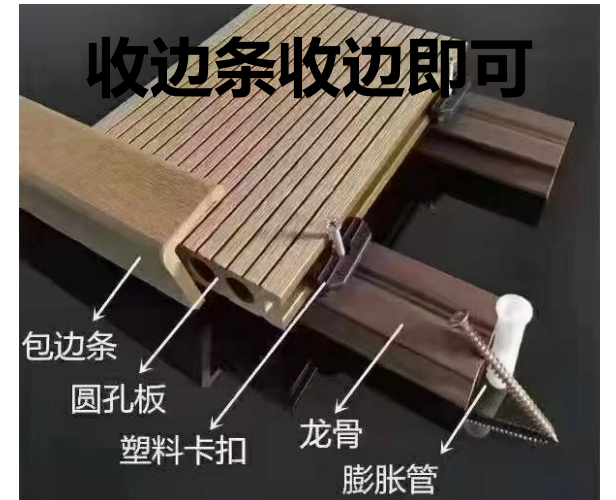

螺丝/螺丝刀
Screws/screwdrivers

小木块
Small wooden blocks

靠墙安装：

Mount against the wall：

- 方通可靠墙按照，但墙面不平整须打架子找平墙面详情见右图
- The square is reliable to follow the wall, but the wall surface is uneven and must be flattened by a fight , See the figure on the right for details

③Apply glass glue to each column
and fix it again one week

安装说明-室外地板

Installation instructions - outdoor flooring

所需工具：
Required tools：

地板
floor

龙骨
joist

收边线条
Closing lines

扣件
fastener

电动螺丝刀
Electric screwdriver

排列固定龙骨

排列地板并固定到龙骨上

收边条收边即可

安装说明-室外地板

Installation Instructions -Outdoor floor

Visual illustration

Fixed joist