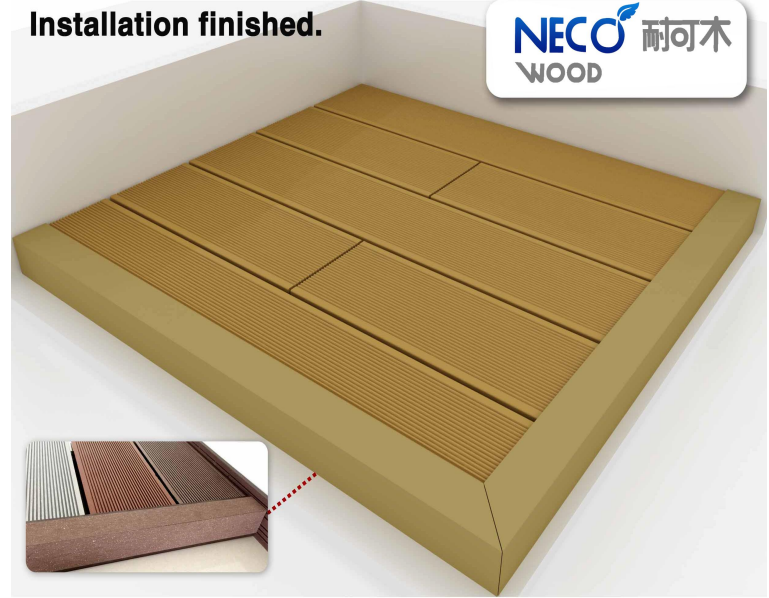

安装说明-室外地板

Installation Instructions -Outdoor floor

With the clips for reference, make sure the reserved expansion joints between two WPC decks at least 8mm.

Cutting the L-corner to 45 degrees and stitching at the corner of the terrace decking.

Fixed the L corner with screws to complete the installation.

The first piece WPC deck fixation, use the screw 45 degrees oblique drilled into the WPC deck and joist.

The finished project pictures.