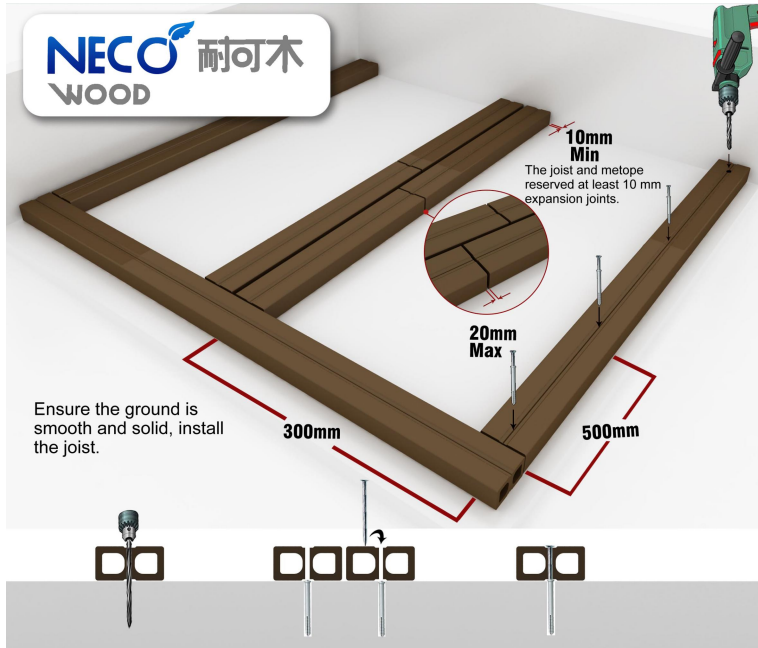

电动螺丝刀
Electric screwdriver

排列固定龙骨

排列地板并固定到龙骨上

收边条收边即可

安装说明-室外地板

Installation Instructions -Outdoor floor

Visual illustration

Fixed joist

When installation, the WPC decking must be perpendicular to the joist.

安装说明-室外地板

Installation Instructions -Outdoor floor

With the clips for reference, make sure the reserved expansion joints between two WPC decks at least 8mm.