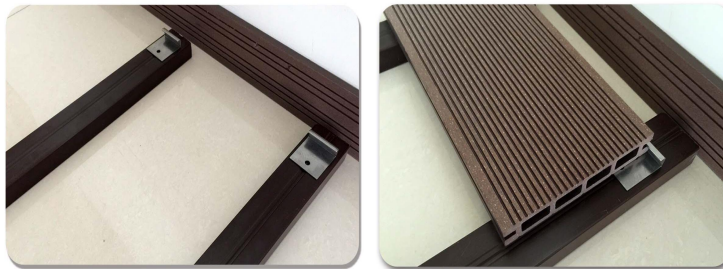

电动螺丝刀
Electric screwdriver

排列固定龙骨

排列地板并固定到龙骨上

收边条收边即可

安装说明-室外地板

Installation Instructions -Outdoor floor

Visual illustration

Fixed joist