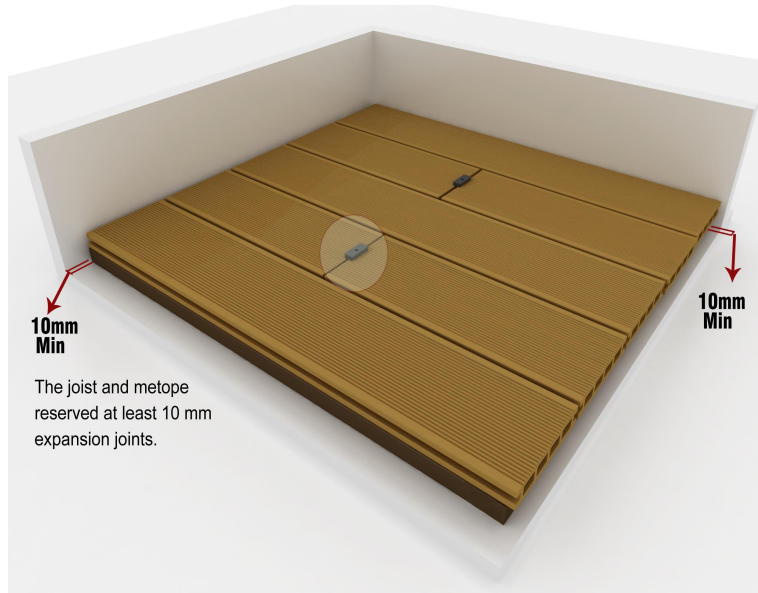

安装说明-室外地板

Installation Instructions -Outdoor floor

With the clips for reference, make sure the reserved expansion joints between two WPC decks at least 8mm.