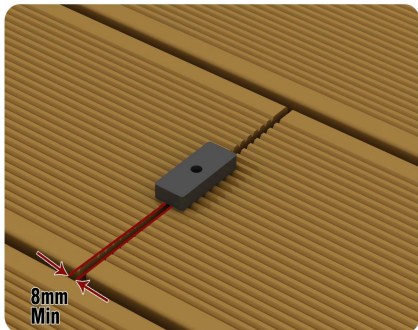

安装说明-室外地板

Installation Instructions -Outdoor floor

With the clips for reference, make sure the reserved expansion joints between two WPC decks at least 8mm.