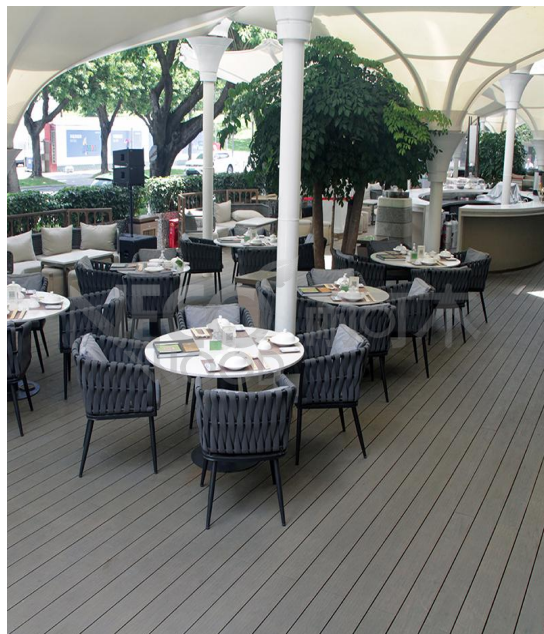

product Effect - Interior Wall Panels

产品效果-室内天花

product Effect - Interior Wall Panels

产品效果-室内方通

product Effect - Interior Wall Panels

产品效果-室外地板

product Effect - Outdoor floor

NECO 耐可木
WOOD