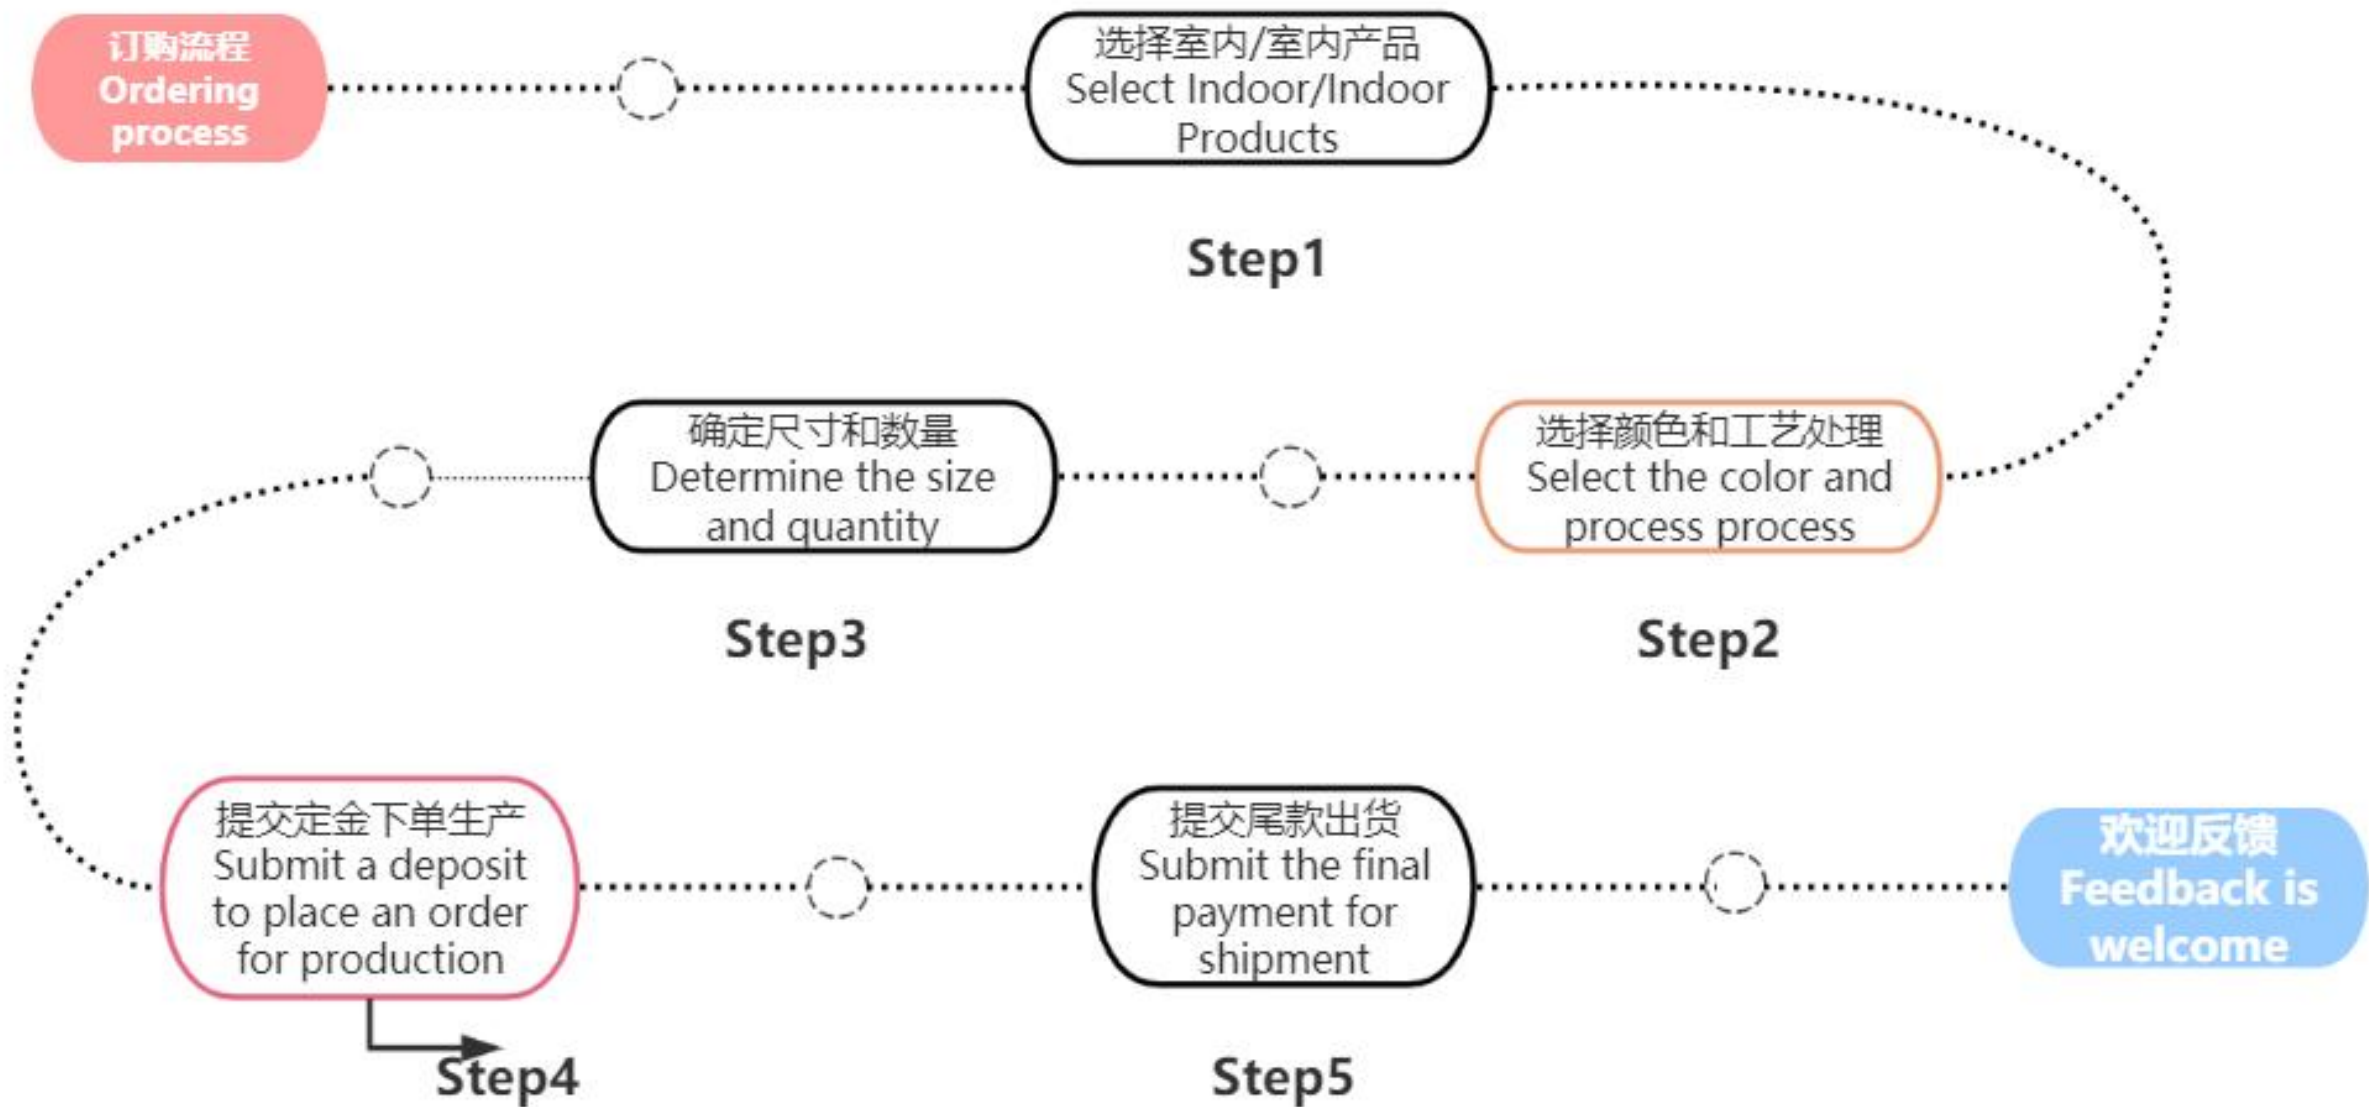

下单流程

The order placement process