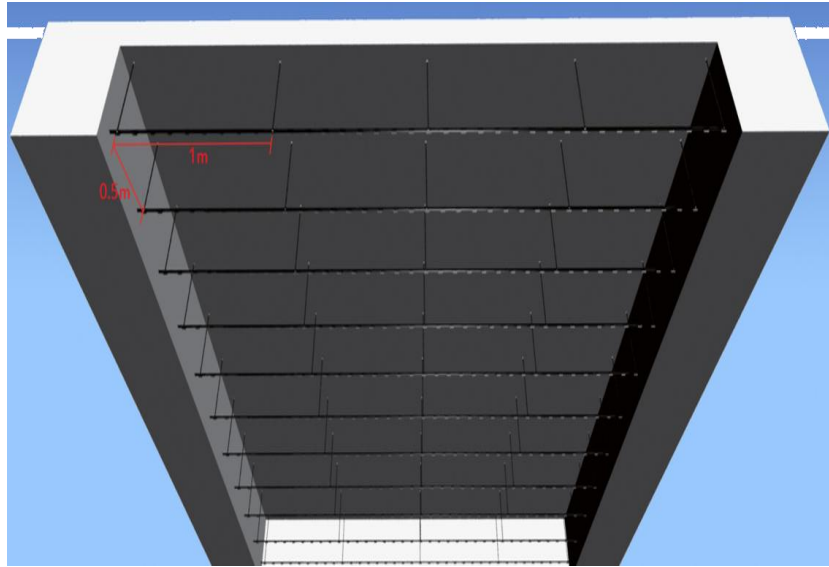

安装说明-室内天花

Installation Instructions -Indoor ceiling

①按照需求间隔，按照龙骨，用钉枪固定

①At the intervals needed, according to the keel, fixed with a nail gun

②将天花卡到龙骨对应处

②Snap the ceiling into the keel counterpart

③以此类推安装完天花即可

③And so on, just install the ceiling