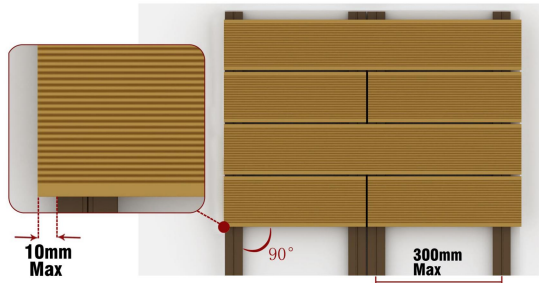

电动螺丝刀
Electric screwdriver

排列固定龙骨

排列地板并固定到龙骨上

收边条收边即可

安装说明-室外地板

Installation Instructions -Outdoor floor

Visual illustration

Fixed joist