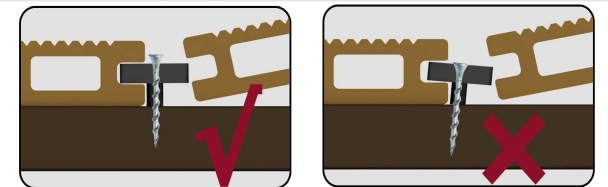

安装说明-室外地板

Installation Instructions -Outdoor floor

Visual illustration

Fixed joist

When installation, the WPC decking must be perpendicular to the joist.