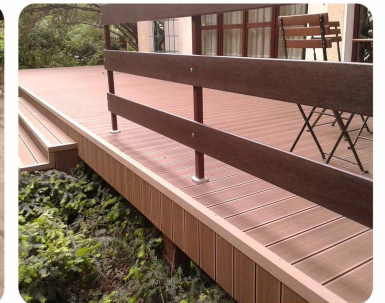

The finished project pictures.