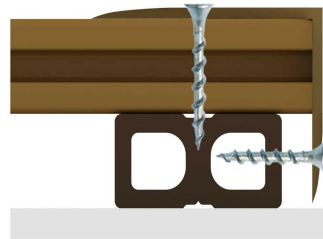

Cutting the L-corner to 45 degrees and stitching at the corner of the terrace decking.

Fixed the L corner with screws to complete the installation.