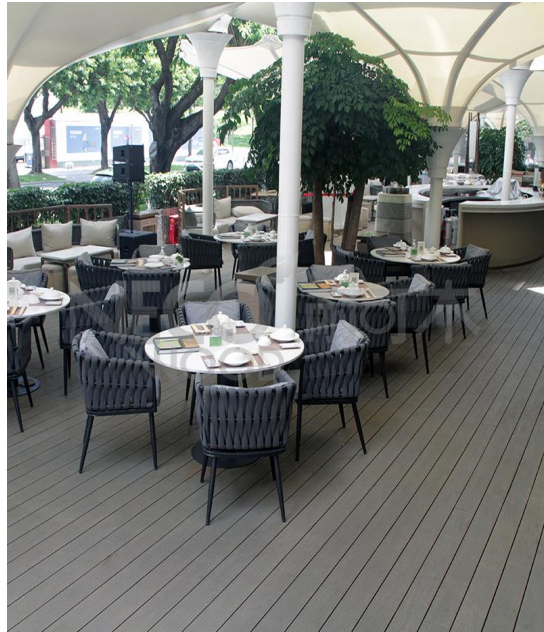

145*25mm Solid 3D Embossed Decking

148*23mm Solid 3D Embossed Decking

140*23mm Co extrusion Round Hole 3D Embossed Decking

140*23mm Co extrusion Solid 3D Embossed Decking

产品效果-室外地板

Product Application - Outdoor Decking