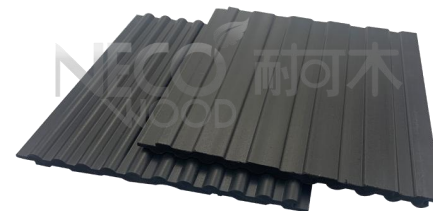

155*8mm Wall Panel