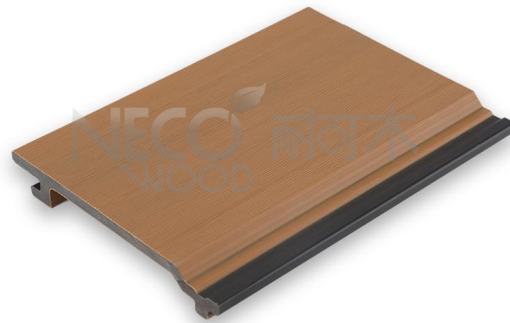

154*21mm Co-extrusion
Outdoor Cladding