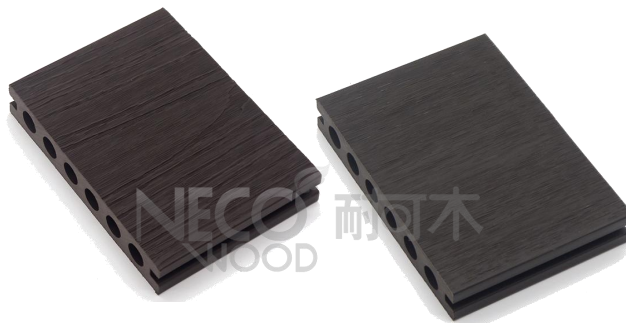

140*23mm Co extrusion Round Hole 3D Embossed Decking