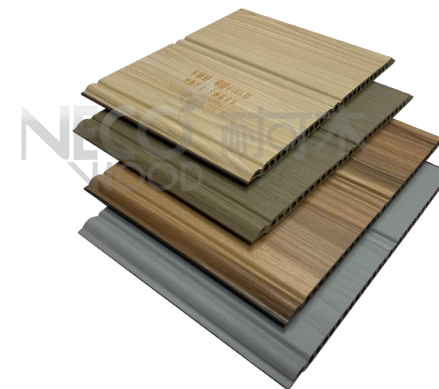

204*15mm Fluted Panel

204*13mm Fluted Panel

204*16mm Fluted Panel

159*10mm Fluted Panel

产品明细-室内墙板

Product Details - Indoor Wall Panels

159*8mm Fluted Panel

162*25mm Fluted Panel

210*13mm Wall Panel

220*10mm Wall Panel

210*21mm Fluted Panel

155*8mm Wall Panel

产品明细-室内墙板

Product Details - Indoor Wall Panels

159*9mm Wall Panel

200*9mm Wall Panel

200*9mm Wall Panel

202*30mm Fluted Panel

212*23mm Fluted Panel

192*34mm Fluted Panel

产品明细-室内墙板

Product Details - Indoor Wall Panels

99*10mm Wall Panel

104*15mm Wall Panel