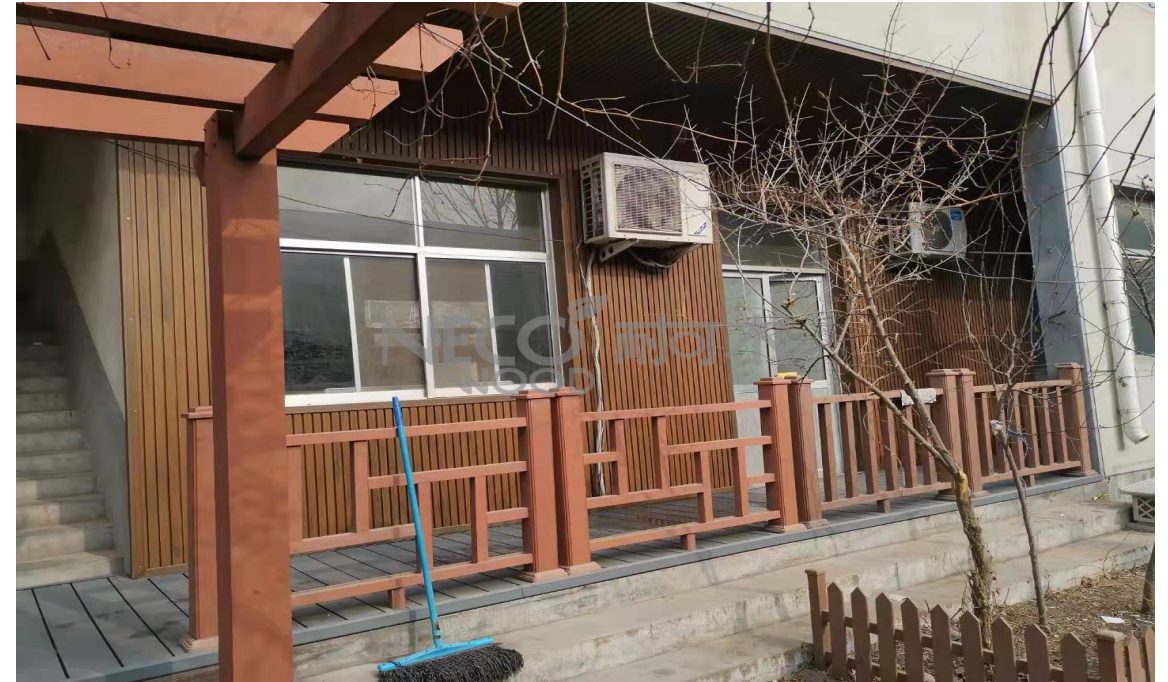

产品明细-室外墙板

Product Details - Outdoor Cladding

211*28mm Outdoor Cladding

140*12mm Outdoor Cladding

203*15mm Outdoor Cladding

[More style WPC Claddings please feel free to ask](#)

产品效果-室外墙板

Product Application - Outdoor Cladding