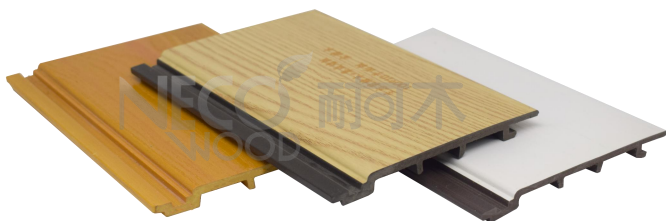

210*13mm Wall Panel

220*10mm Wall Panel

210*21mm Fluted Panel

155*8mm Wall Panel

产品明细-室内墙板

Product Details - Indoor Wall Panels

159*9mm Wall Panel

200*9mm Wall Panel

200*9mm Wall Panel

202*30mm Fluted Panel

212*23mm Fluted Panel

192*34mm Fluted Panel

产品明细-室内墙板

Product Details - Indoor Wall Panels

99*10mm Wall Panel

104*15mm Wall Panel

113*16mm Wall Panel

117*10mm Wall Panel

149*113mm Wall Panel

106*11mm Wall Panel

产品效果-室内墙板

Product Application - Indoor Wall Panel

NECO 耐可木
WOOD

产品效果-室内墙板

Product Application - Indoor Wall Panel

产品明细-室内天花

Product Details - Indoor Ceiling

40*25mm WPC Ceiling

40*45mm WPC Ceiling

40*55mm WPC Ceiling

50*40mm WPC Ceiling

50*60mm WPC Ceiling