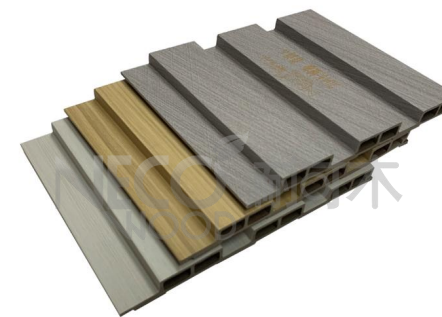

您为什么选择木塑产品？

why you choose composite wood?

Water Resistant
防水

Fire Resistant
阻燃

Termite Proof
防白蚁

Zero Formaldehyde
零甲醛

Environmental
环保

Easy Installation
易安装

Easy Maintenance
易维修

Recyclable Material
可循环使用

Long Service Time
长寿命

Cost Effective
高性价比

产品明细-室内墙板

Product Details - Indoor Wall Panels

1.22*2.8mm Flat Panel

300/400/600mm Panel

204*15mm Fluted Panel

204*13mm Fluted Panel

204*16mm Fluted Panel

159*10mm Fluted Panel

产品明细-室内墙板

Product Details - Indoor Wall Panels

159*8mm Fluted Panel

162*25mm Fluted Panel