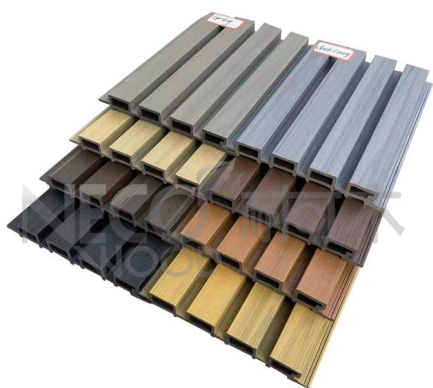

产品明细-室外墙板

Product Details - Outdoor Cladding

NECO WOOD 耐可木

154*21mm Outdoor Cladding

154*21mm Co-extrusion
Outdoor Cladding

154*19mm Outdoor Cladding

219*26mm Co-extrusion
Outdoor Cladding

223*21mm Outdoor Cladding