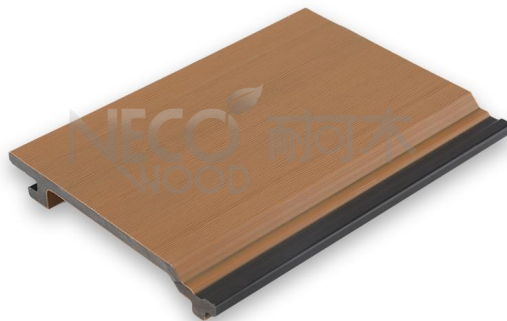

145*25mm Solid 3D Embossed Decking

148*23mm Solid 3D Embossed Decking

140*23mm Co extrusion Round Hole 3D Embossed Decking

140*23mm Co extrusion Solid 3D Embossed Decking

产品效果-室外地板

Product Application - Outdoor Decking

产品明细-室外墙板

Product Details - Outdoor Cladding

NECO WOOD 耐可木

154*21mm Outdoor Cladding

154*21mm Co-extrusion
Outdoor Cladding

154*19mm Outdoor Cladding

219*26mm Co-extrusion
Outdoor Cladding

223*21mm Outdoor Cladding