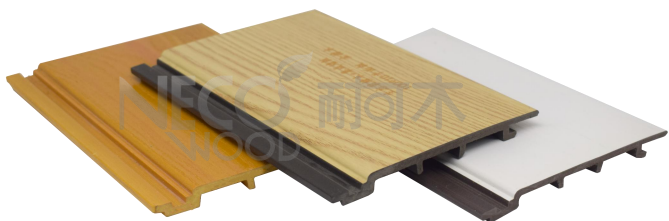

210*13mm Wall Panel

220*10mm Wall Panel

210*21mm Fluted Panel

155*8mm Wall Panel

产品明细-室内墙板

Product Details - Indoor Wall Panels

159*9mm Wall Panel

200*9mm Wall Panel

200*9mm Wall Panel

202*30mm Fluted Panel

212*23mm Fluted Panel

192*34mm Fluted Panel

产品明细-室内墙板

Product Details - Indoor Wall Panels

99*10mm Wall Panel

104*15mm Wall Panel

113*16mm Wall Panel

117*10mm Wall Panel

149*113mm Wall Panel

106*11mm Wall Panel

产品效果-室内墙板

Product Application - Indoor Wall Panel

NECO 耐可木
WOOD

产品效果-室内墙板

Product Application - Indoor Wall Panel

NECO 耐可木
WOOD

产品明细-室内天花

Product Details - Indoor Ceiling

40*25mm WPC Ceiling

40*45mm WPC Ceiling

40*55mm WPC Ceiling

50*40mm WPC Ceiling